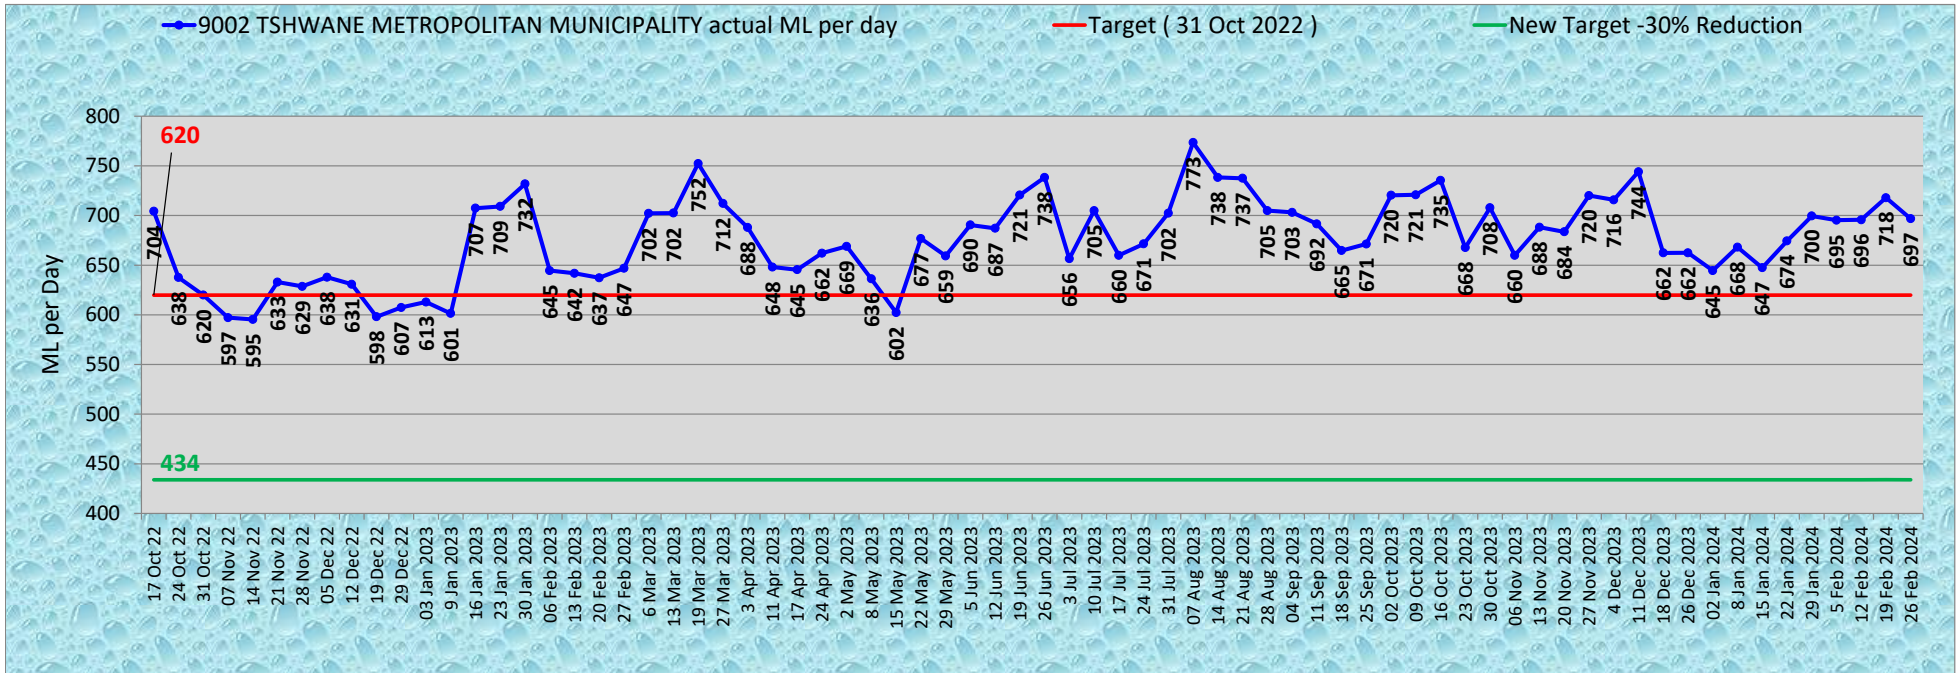

9000 JOHANNESBURG WATER (SOC) LTD

week on week

13.84 ML per Day

0.8%

from 31 OCT 2022

197.18 ML per Day

13.2%

9002 TSHWANE METROPOLITAN MUNICIPALITY

week on week

-21.22 ML per Day

-3.0%

from 31 OCT 2022

76.90 ML per Day

12.4%

THREE METROPOLITAN MUNICIPALITIES

week on week

-29.54 ML per Day

-0.9%

from 31 OCT 2022

469.81 ML per Day

16.1%