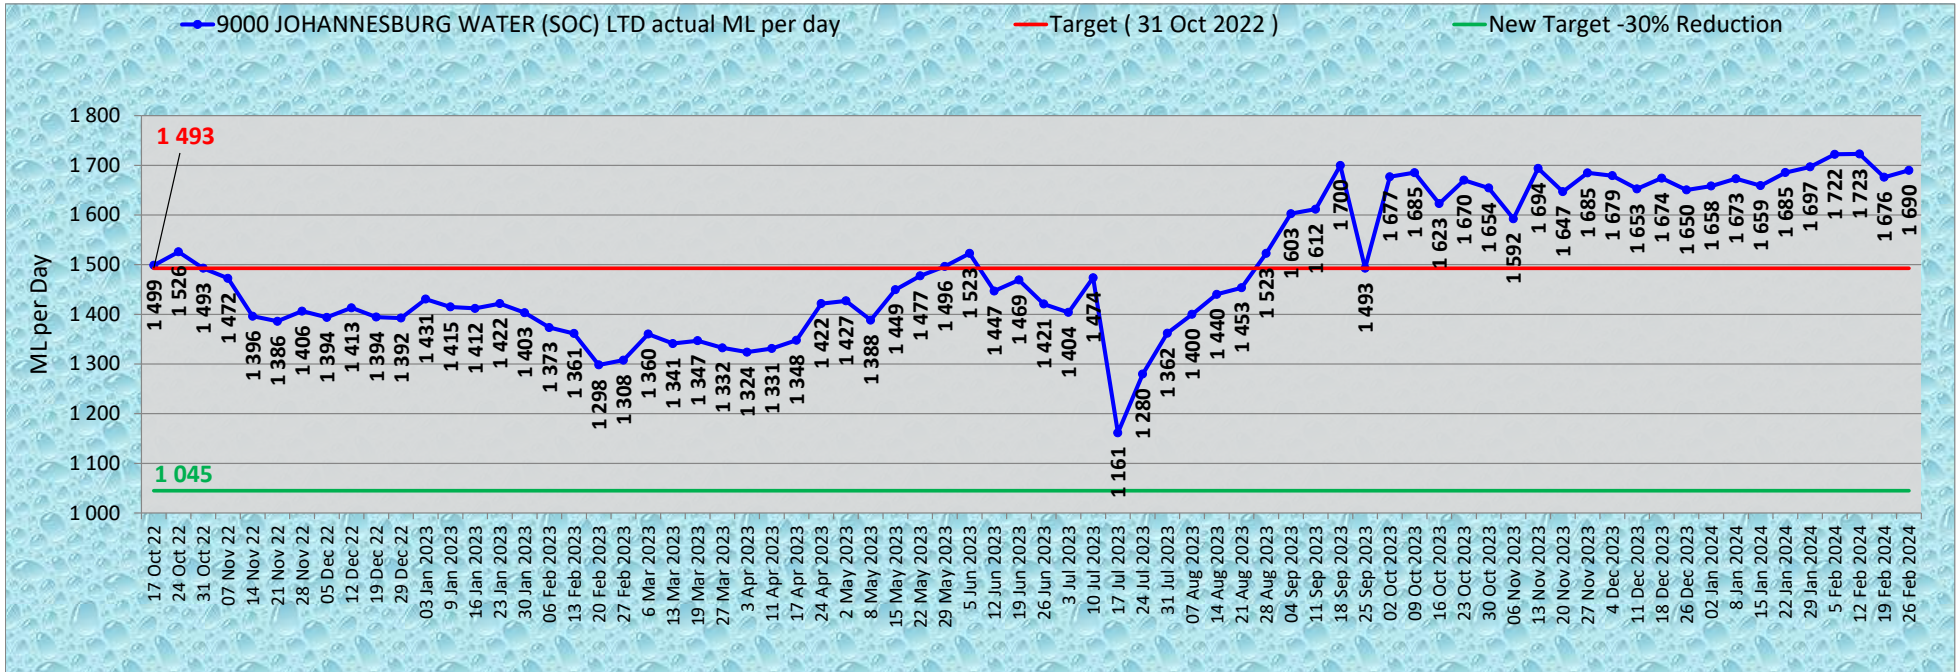

9000 JOHANNESBURG WATER (SOC) LTD

week on week

13.84 ML per Day

0.8%

from 31 OCT 2022

197.18 ML per Day

13.2%

9002 TSHWANE METROPOLITAN MUNICIPALITY

week on week

-21.22 ML per Day

-3.0%

from 31 OCT 2022

76.90 ML per Day

12.4%

THREE METROPOLITAN MUNICIPALITIES

week on week

-29.54 ML per Day

-0.9%

from 31 OCT 2022

469.81 ML per Day

16.1%