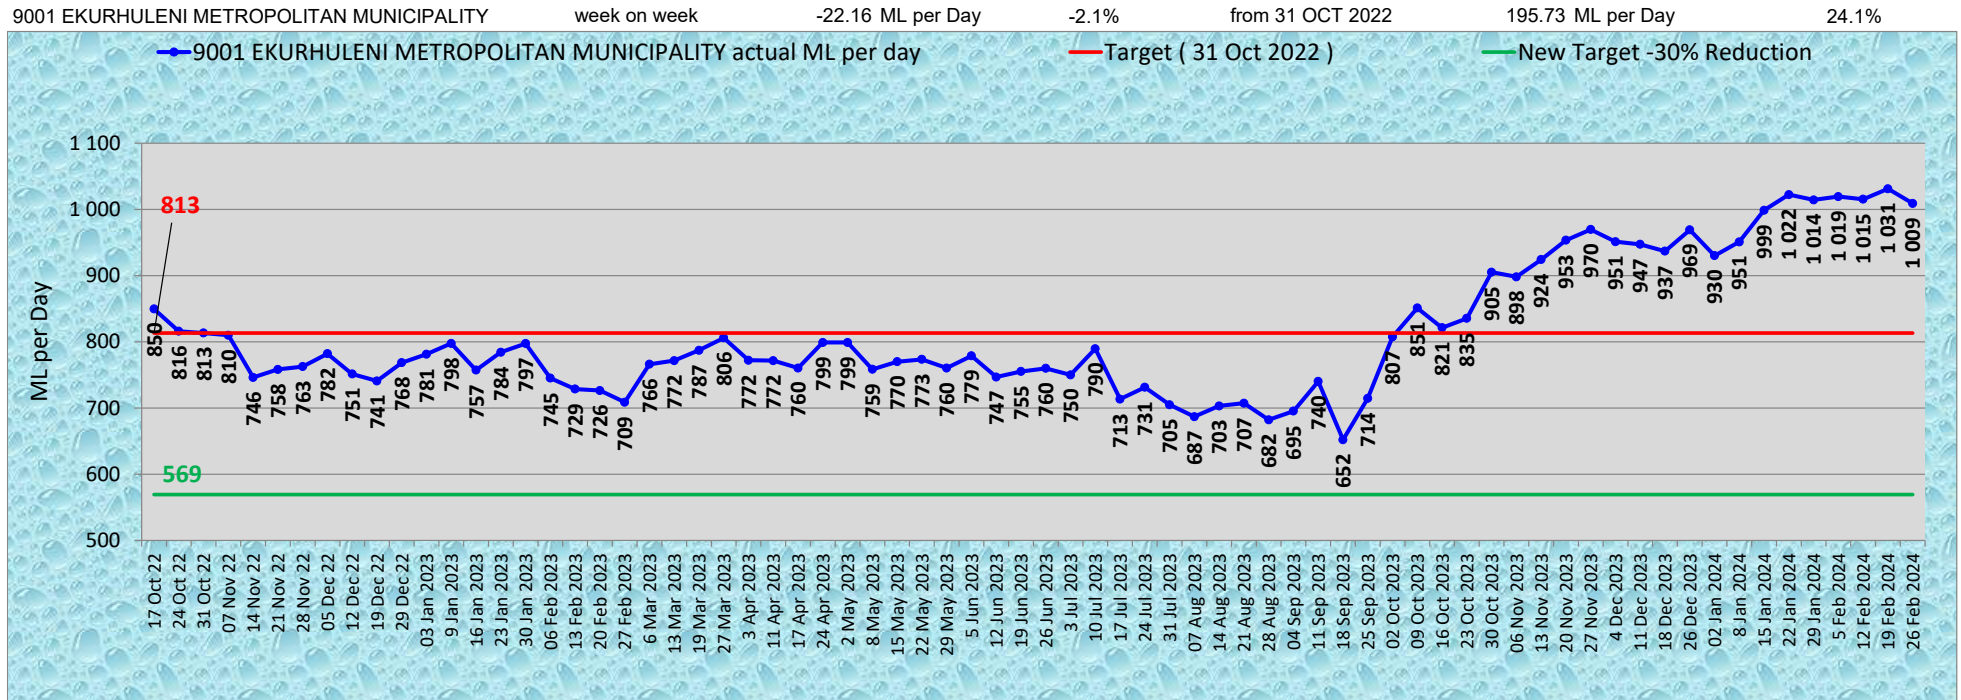

9000 JOHANNESBURG WATER (SOC) LTD

week on week

13.84 ML per Day

0.8%

from 31 OCT 2022

197.18 ML per Day

13.2%

9002 TSHWANE METROPOLITAN MUNICIPALITY

week on week

-21.22 ML per Day

-3.0%

from 31 OCT 2022

76.90 ML per Day

12.4%

THREE METROPOLITAN MUNICIPALITIES

week on week

-29.54 ML per Day

-0.9%

from 31 OCT 2022

469.81 ML per Day

16.1%