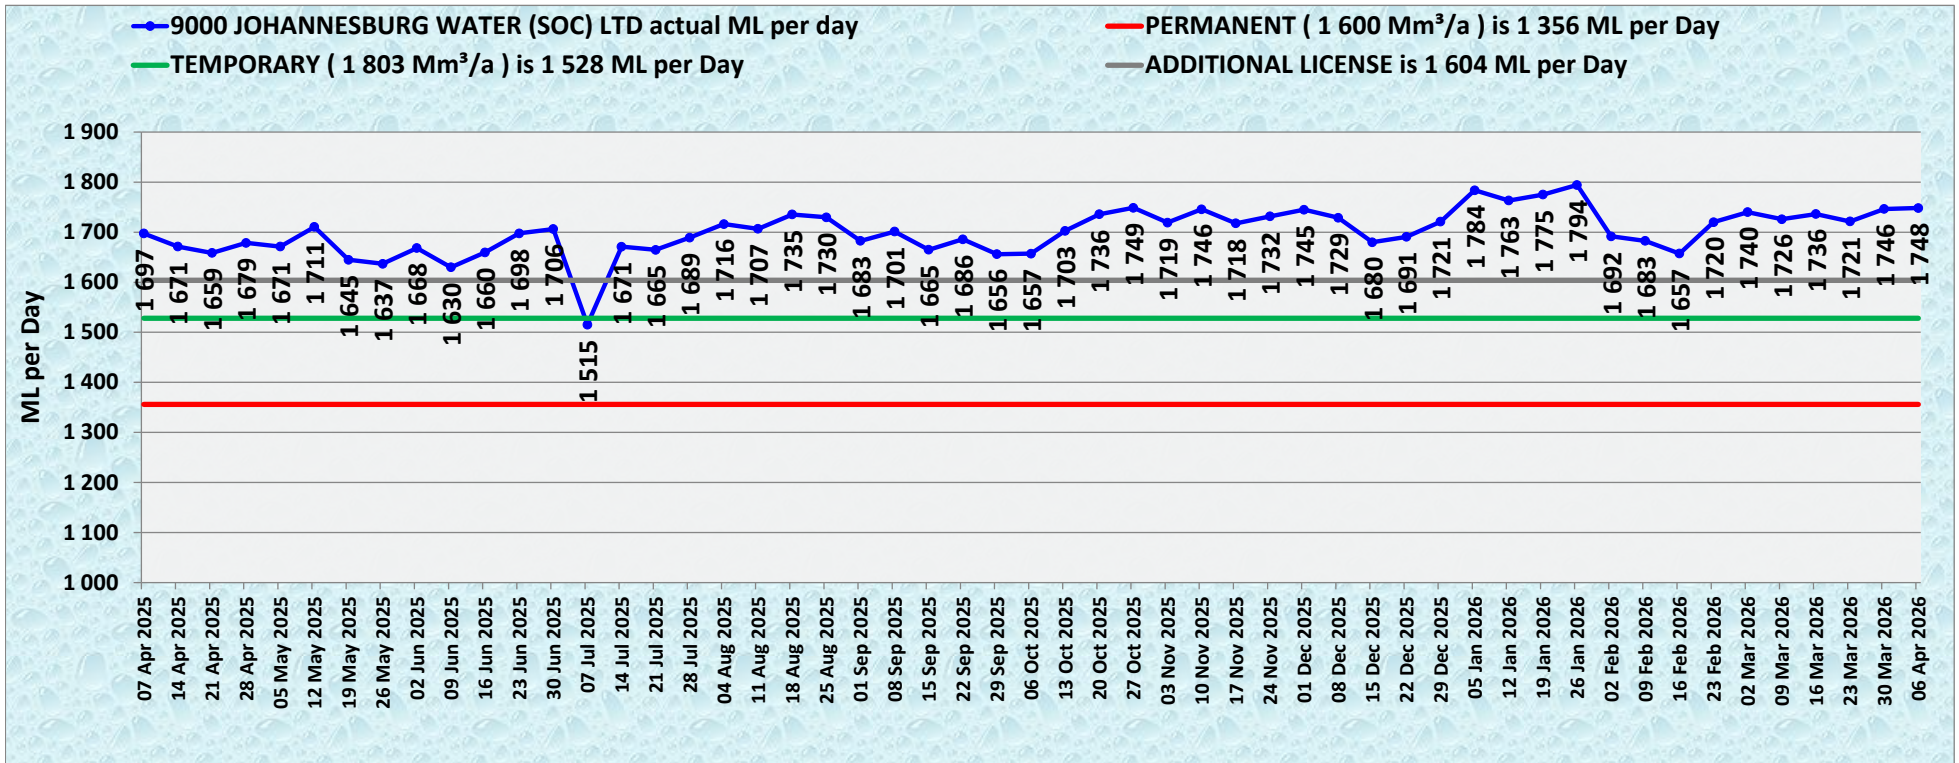

9000 JOHANNESBURG WATER (SOC) LTD week on week 1,9 ML per Day 0,1% from additional license target 144,2 ML per Day 9,0%

9001 EKURHULENI METROPOLITAN MUNICIPALITY week on week -13,8 ML per Day -1,3% from additional license target -183,8 ML per Day -15,2%

9002 TSHWANE METROPOLITAN MUNICIPALITY week on week 28,9 ML per Day 3,3% from additional license target 122,5 ML per Day 15,5%