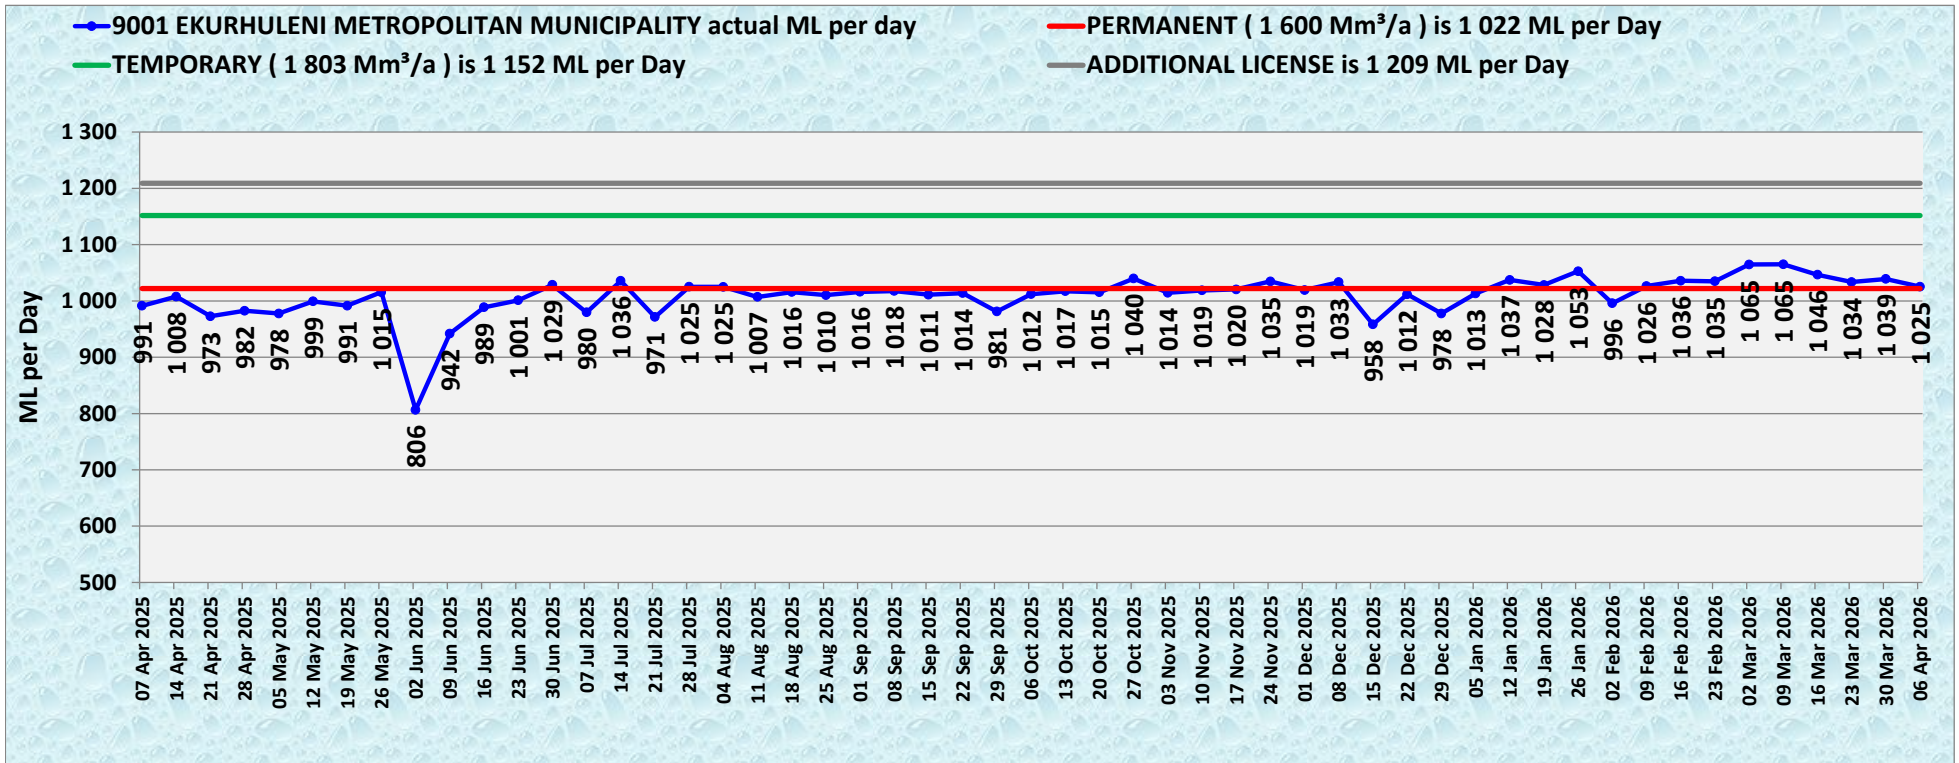

9000 JOHANNESBURG WATER (SOC) LTD week on week 1,9 ML per Day 0,1% from additional license target 144,2 ML per Day 9,0%

9001 EKURHULENI METROPOLITAN MUNICIPALITY week on week -13,8 ML per Day -1,3% from additional license target -183,8 ML per Day -15,2%

9002 TSHWANE METROPOLITAN MUNICIPALITY week on week 28,9 ML per Day 3,3% from additional license target 122,5 ML per Day 15,5%