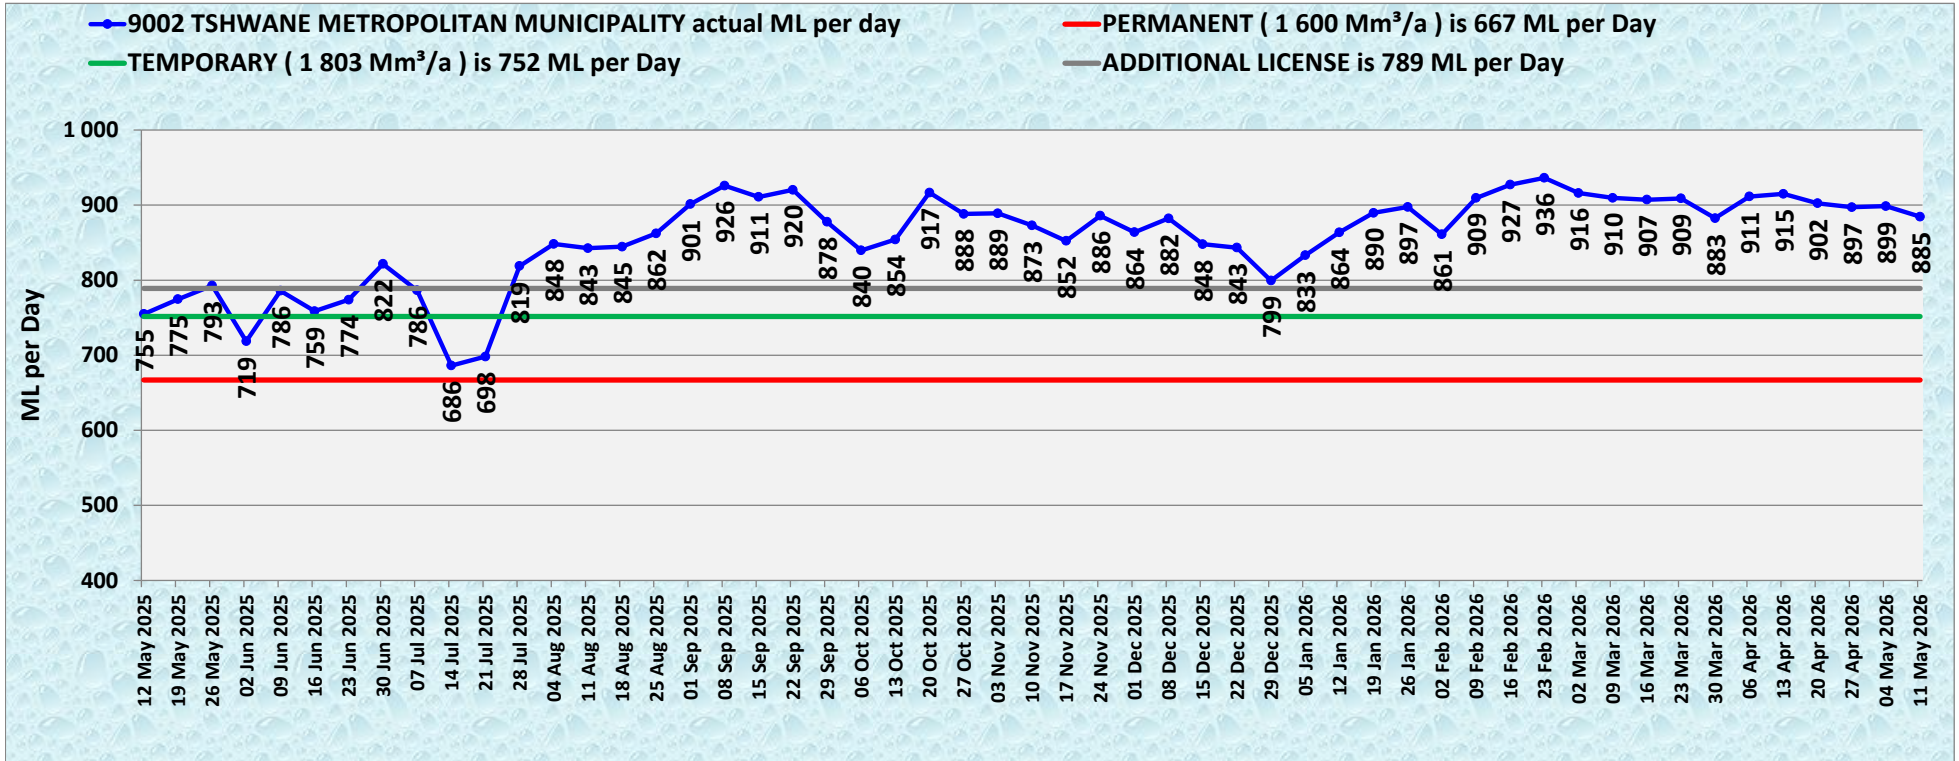

9000 JOHANNESBURG WATER (SOC) LTD

week on week 3,5 ML per Day 0,2%

from additional license target 110,8 ML per Day 6,9%

9001 EKURHULENI METROPOLITAN MUNICIPALITY week on week -0,8 ML per Day -0,1% from additional license target -160,6 ML per Day -13,3%

9002 TSHWANE METROPOLITAN MUNICIPALITY week on week -14,0 ML per Day -1,6% from additional license target 95,6 ML per Day 12,1%

THREE METROPOLITAN MUNICIPALITIES

week on week -11,2

ML per Day -0,3%

from additional license target

45,7 ML per Day

1,3%