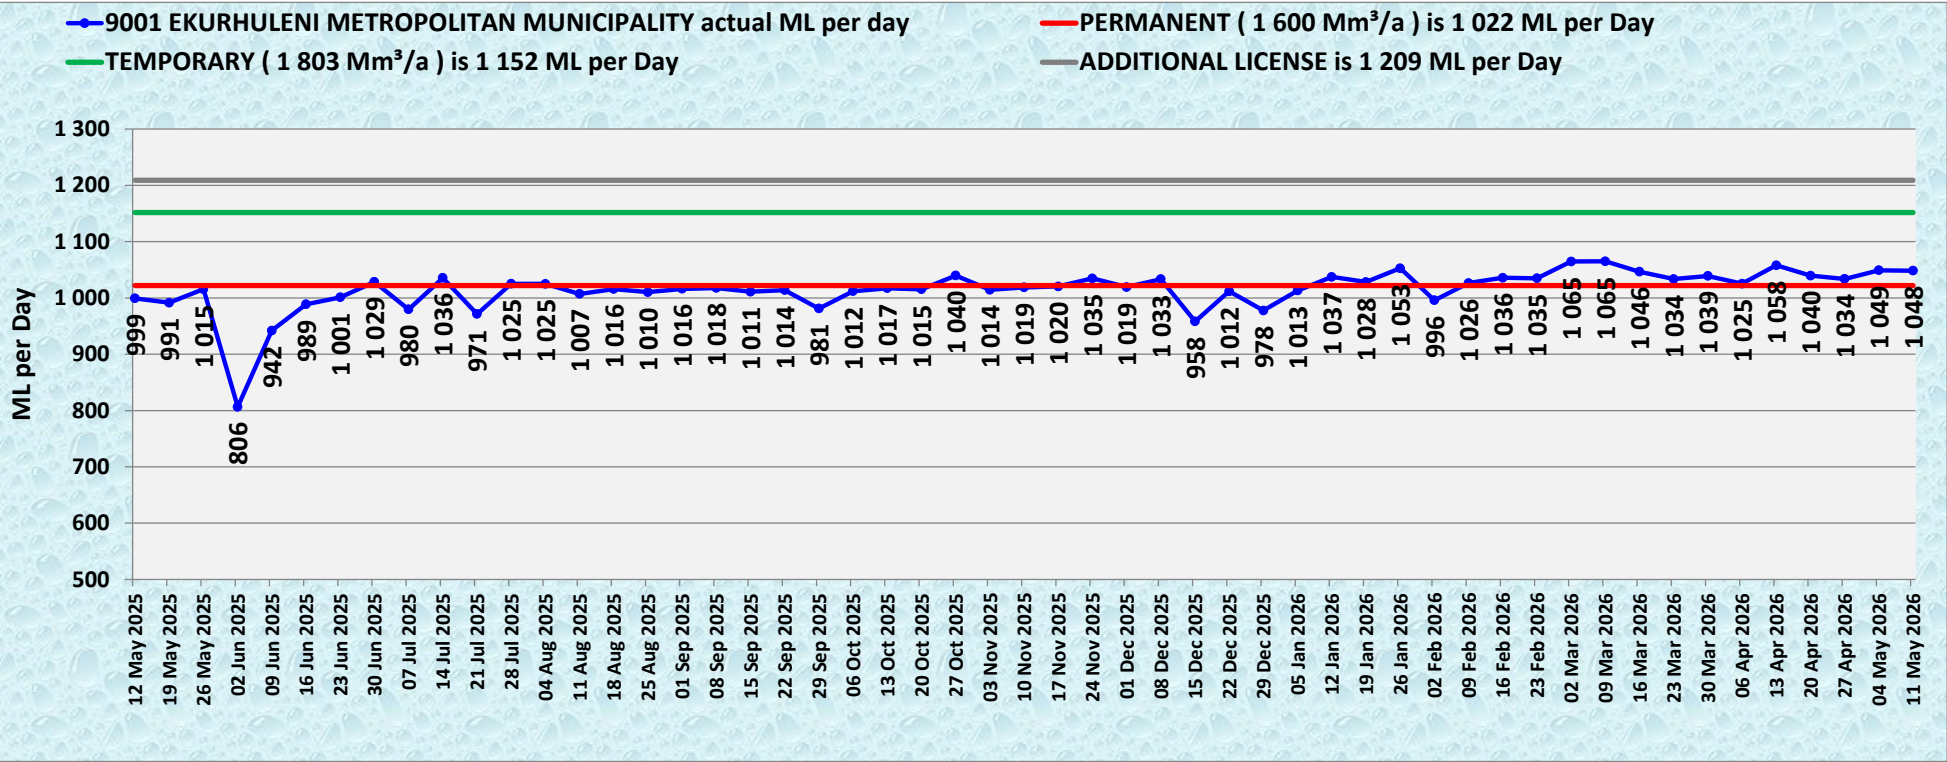

9000 JOHANNESBURG WATER (SOC) LTD

week on week 3,5 ML per Day 0,2%

from additional license target 110,8 ML per Day 6,9%

9001 EKURHULENI METROPOLITAN MUNICIPALITY week on week -0,8 ML per Day -0,1% from additional license target -160,6 ML per Day -13,3%

9002 TSHWANE METROPOLITAN MUNICIPALITY week on week -14,0 ML per Day -1,6% from additional license target 95,6 ML per Day 12,1%

THREE METROPOLITAN MUNICIPALITIES

week on week -11,2

ML per Day -0,3%

from additional license target

45,7 ML per Day

1,3%