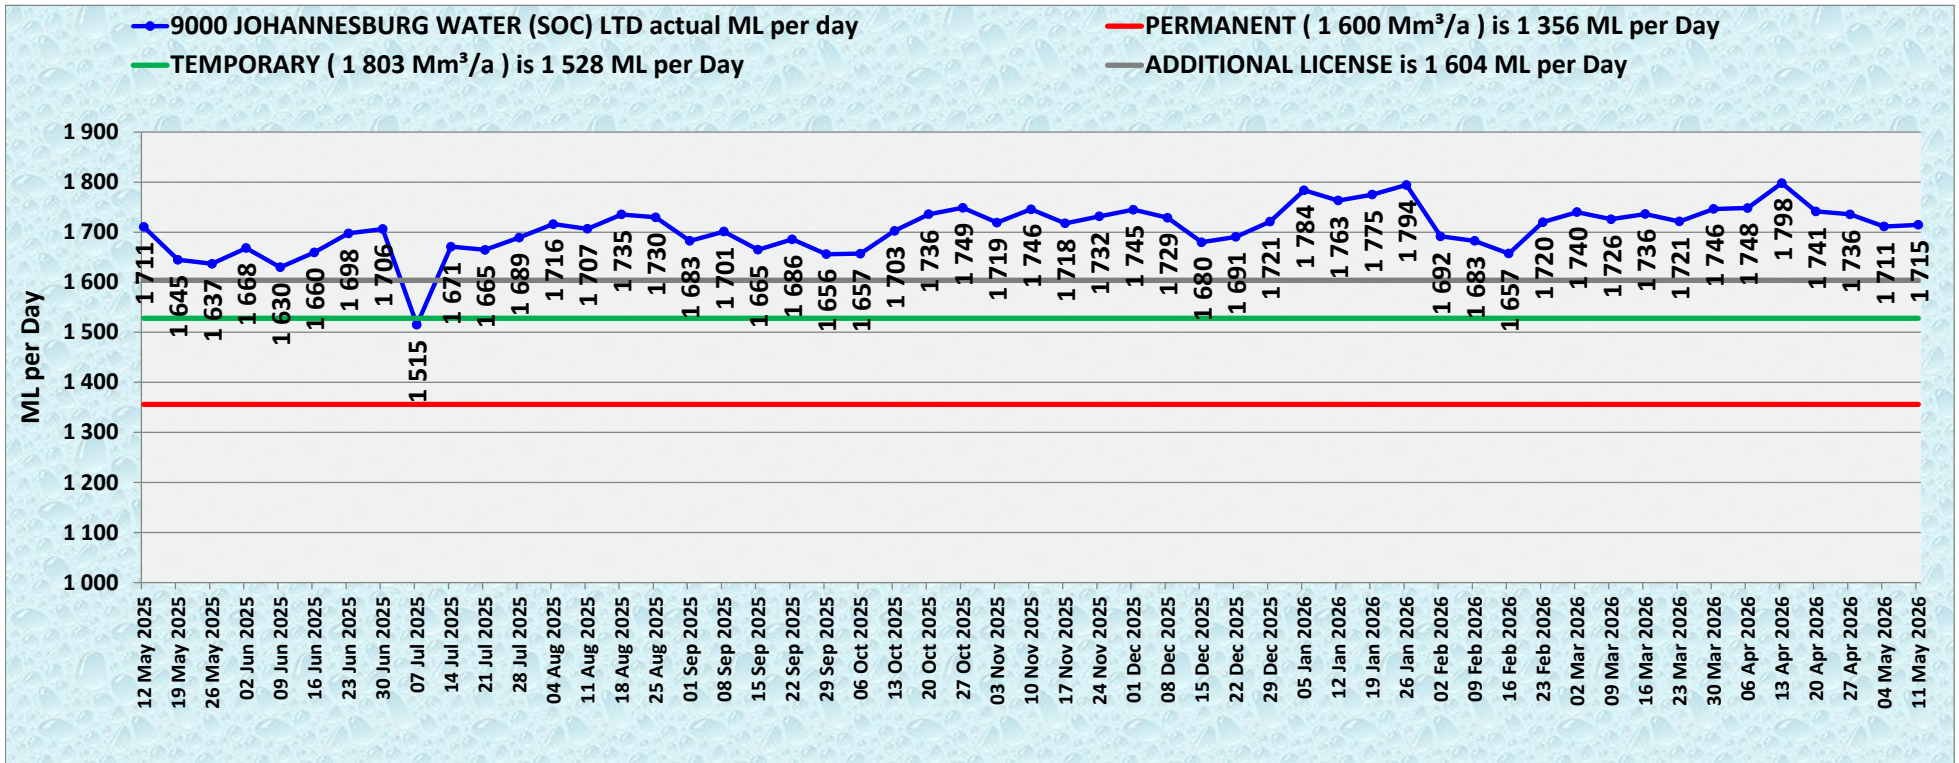

9000 JOHANNESBURG WATER (SOC) LTD

week on week 3,5 ML per Day 0,2%

from additional license target 110,8 ML per Day 6,9%

9001 EKURHULENI METROPOLITAN MUNICIPALITY week on week -0,8 ML per Day -0,1% from additional license target -160,6 ML per Day -13,3%

9002 TSHWANE METROPOLITAN MUNICIPALITY week on week -14,0 ML per Day -1,6% from additional license target 95,6 ML per Day 12,1%

THREE METROPOLITAN MUNICIPALITIES

week on week -11,2

ML per Day -0,3%

from additional license target

45,7 ML per Day

1,3%